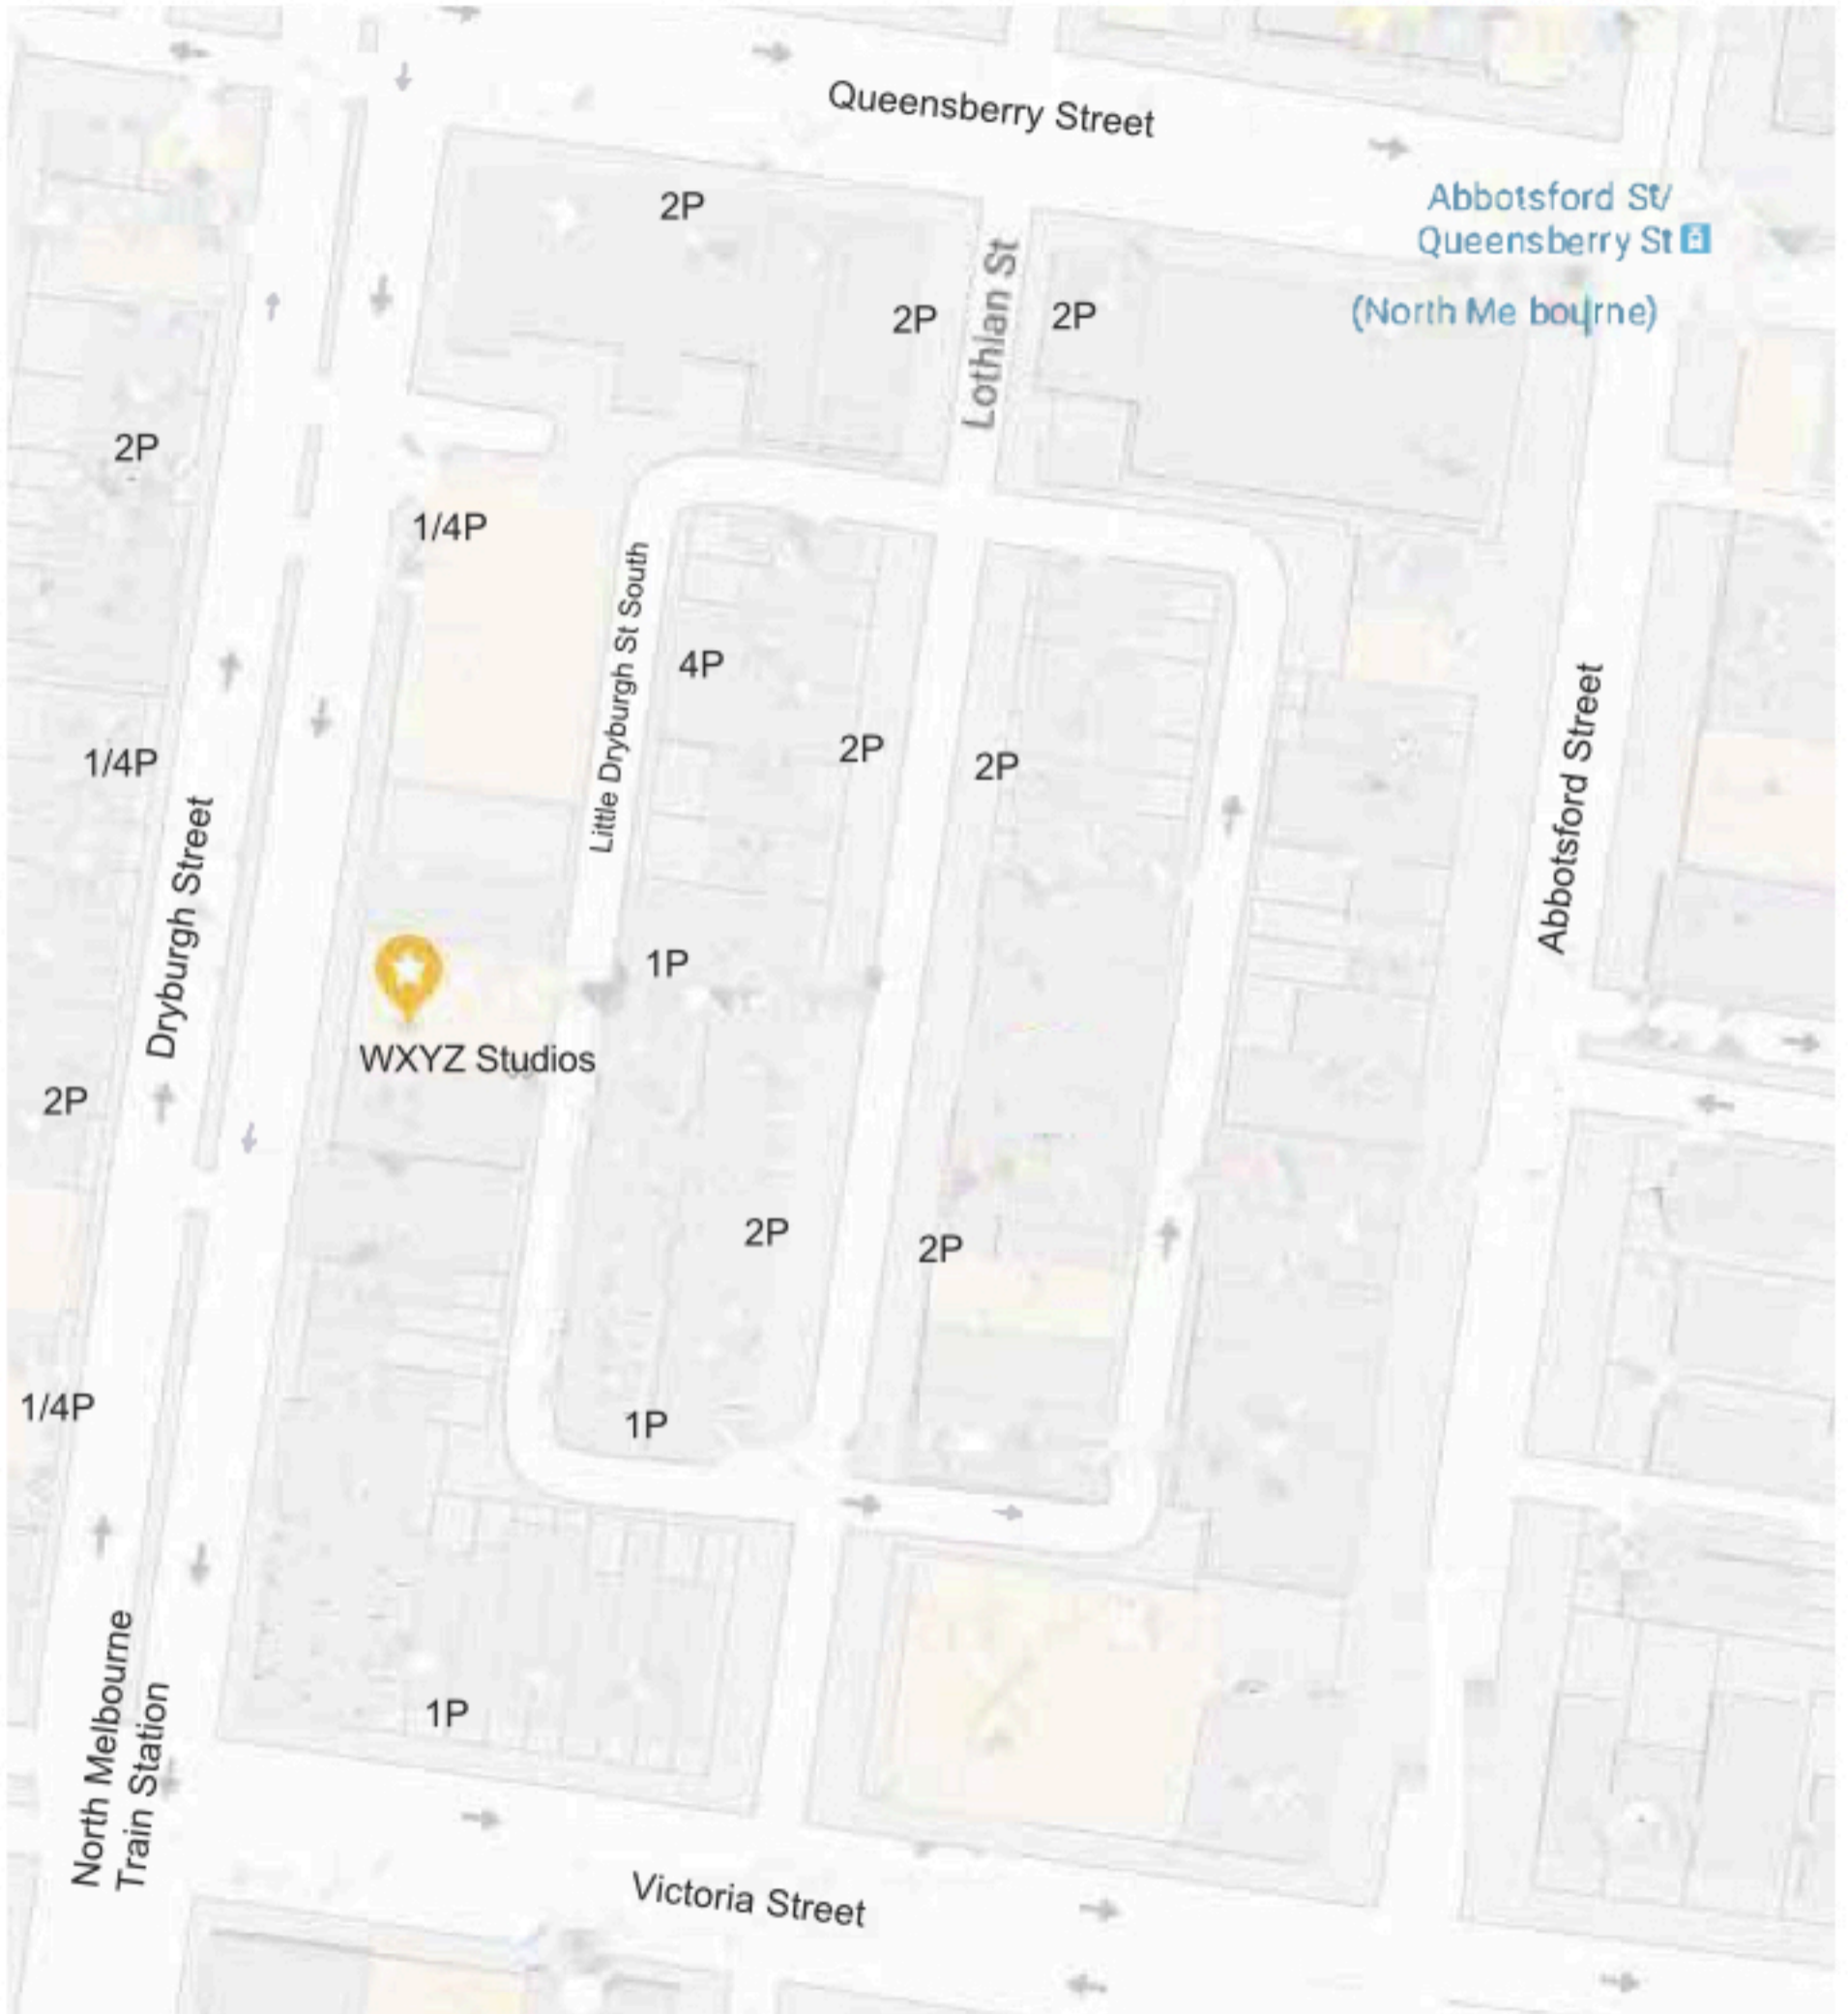

PARKING GUIDE

All time limits: Monday-Friday, 7:30am-6:30pm

This is intended as a guide only and all restrictions are subject to change at any time.
LGI/WXYZ Studios accepts no responsibility for parking related fines from the local authority.