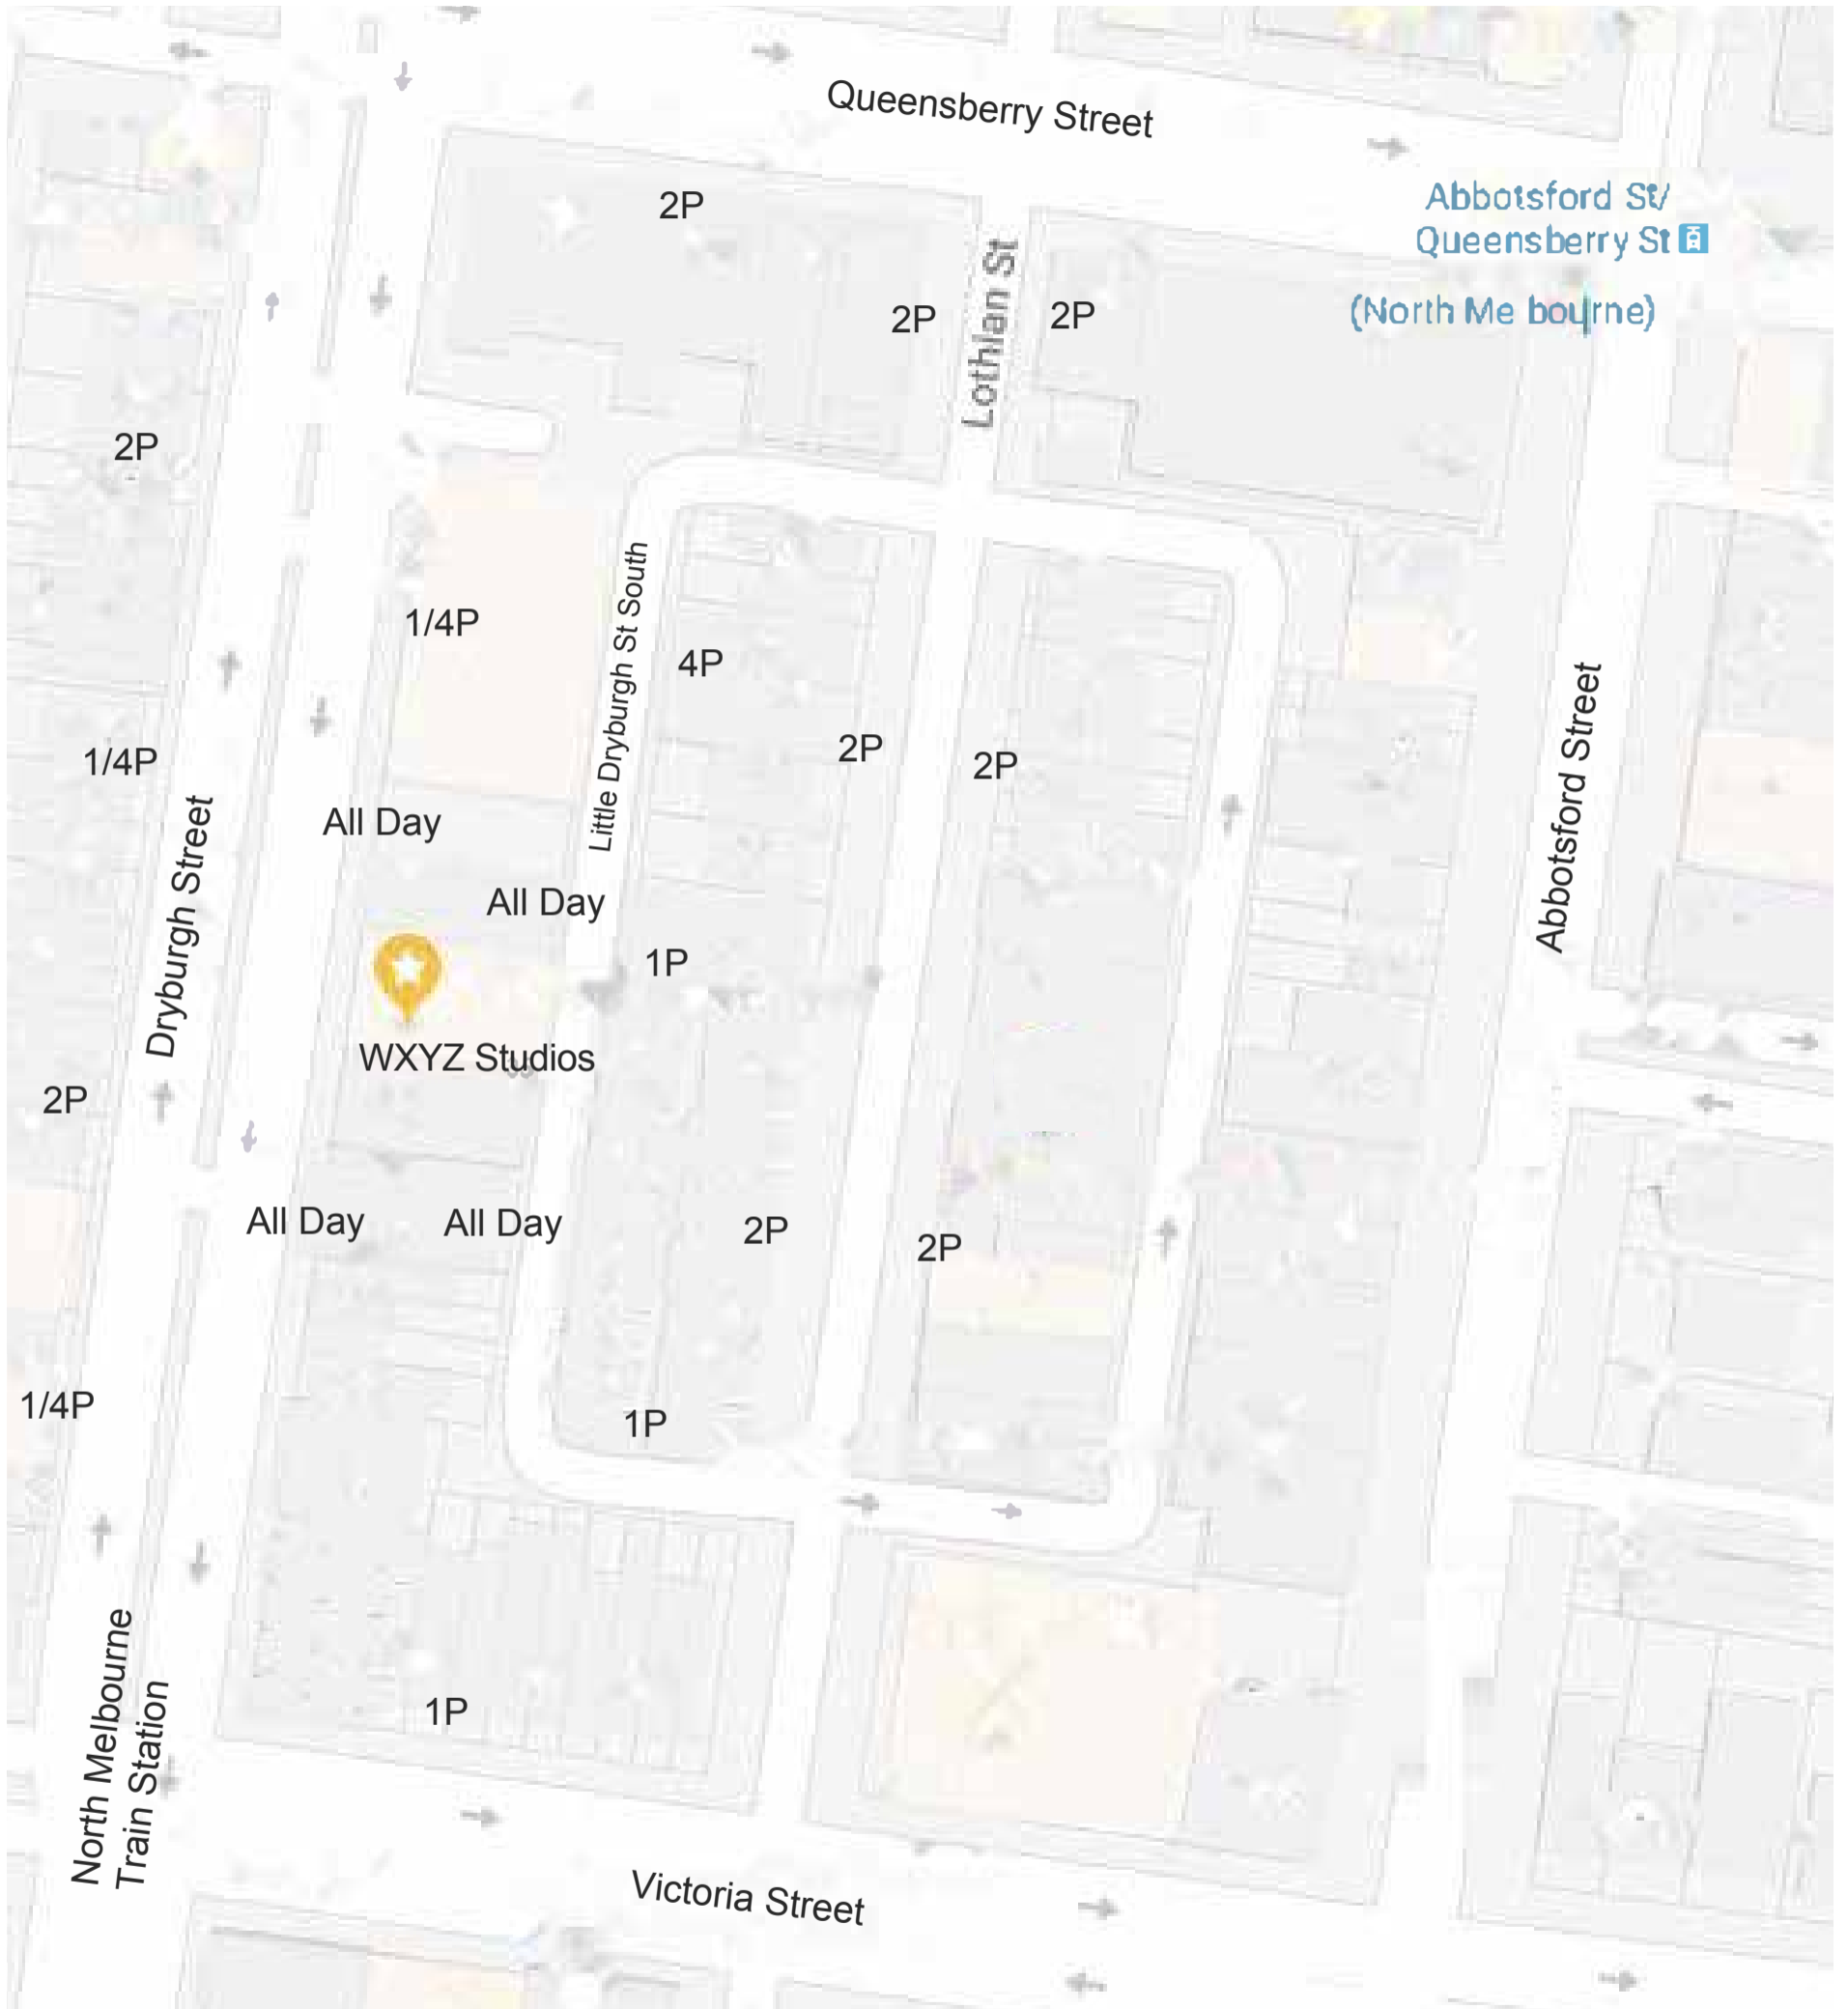

PARKING GUIDE

All time limits: Monday-Friday, 7:30am-6:30pm

This is intended as a guide only and all restrictions are subject to change at any time.
LGI/WXYZ Studios accepts no responsibility for parking related fines from the local authority.